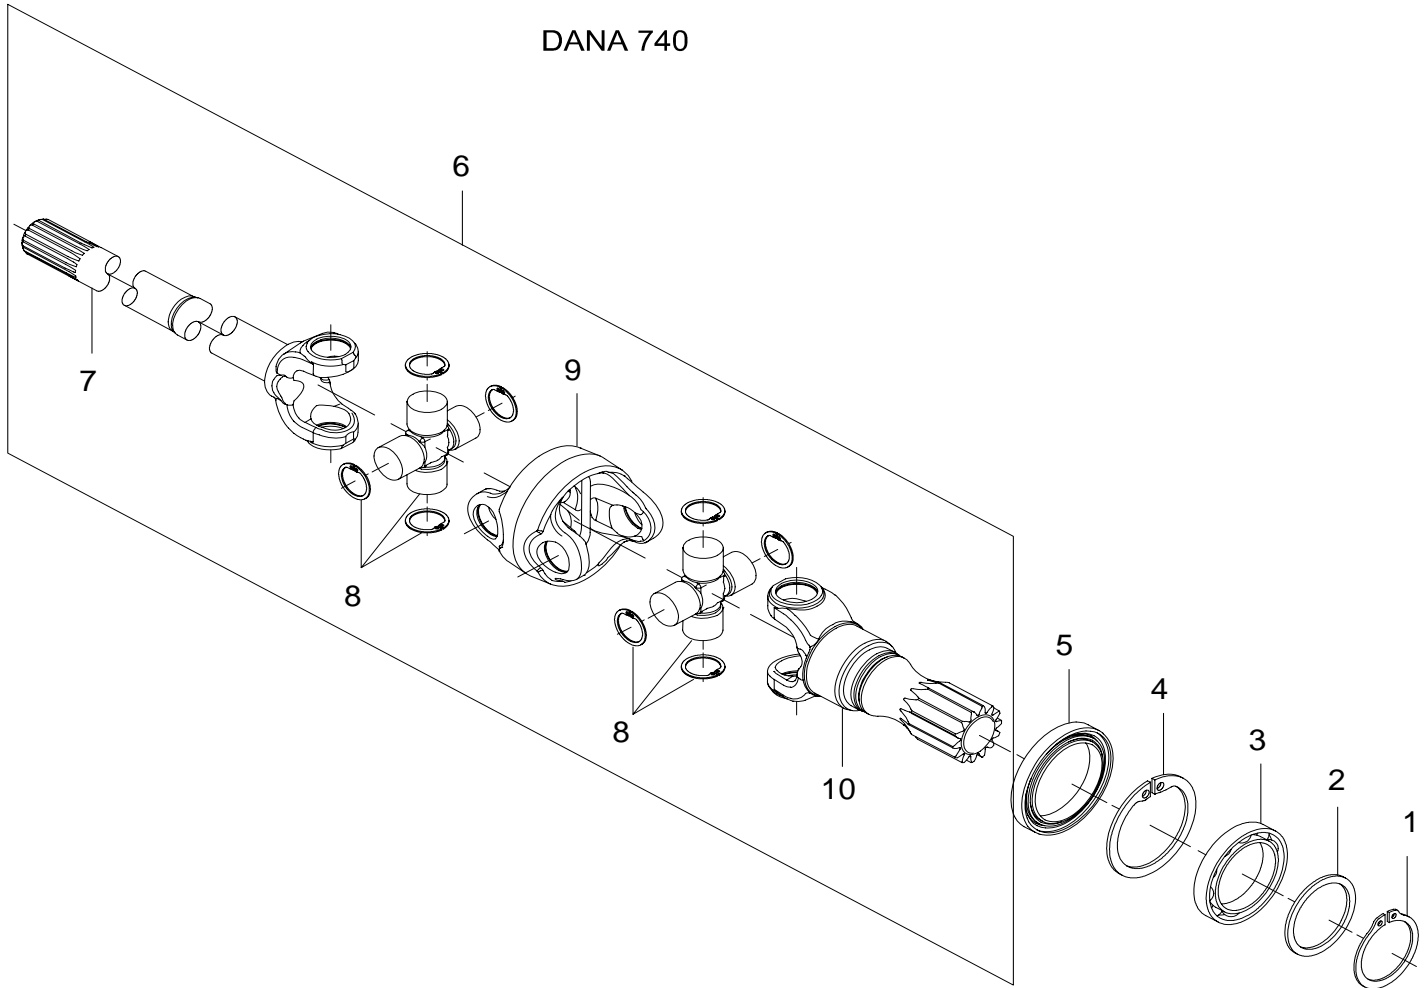

VETOAKSELI 4WD
DANA 740
(TEOLL.AKSELI)

DRIVAXEL 4WD DANA DRIVE SHAFT 4WD
740 (IND.)

DANA 740 (IND.)

ANTRIEBSWELLE
4WD DANA 740 (IND.)

ARBRE DE
COMMANDE 4WD
DANA 740 (IND.)

64-07

1.6.2007

T121c, T121h, T131c, T131h,
T151eh, T151eLS, T161c, T161h,
T161LS, T171c, T171h, T171LS,
T191h, T191LS

DANA 740