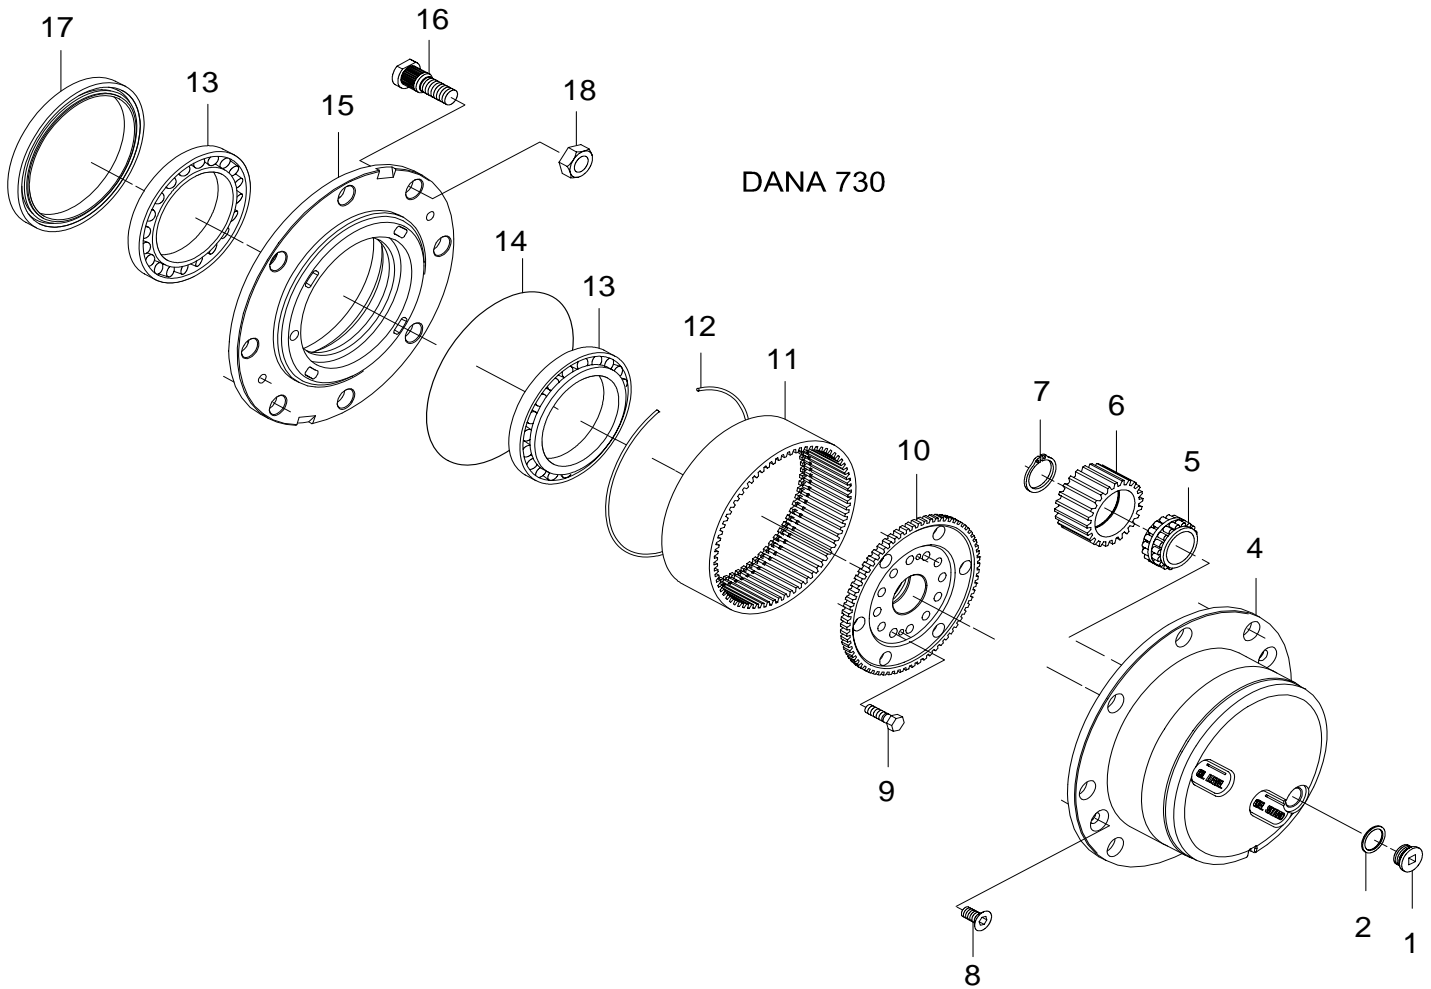

PLANEETTAPYÖRÄS
TÖ 4WD DANA 730

PLANETVÄXEL 4WD
DANA 730

PLANETARY GEAR
SET 4WD DANA 730

PLANETENGETRIEBE
4WD DANA 730

JEU DE TRAIN
EPICYCLOIDALUX
4WD DANA 730

64-09

1.6.2007

T121c, T121h, T131c, T131h