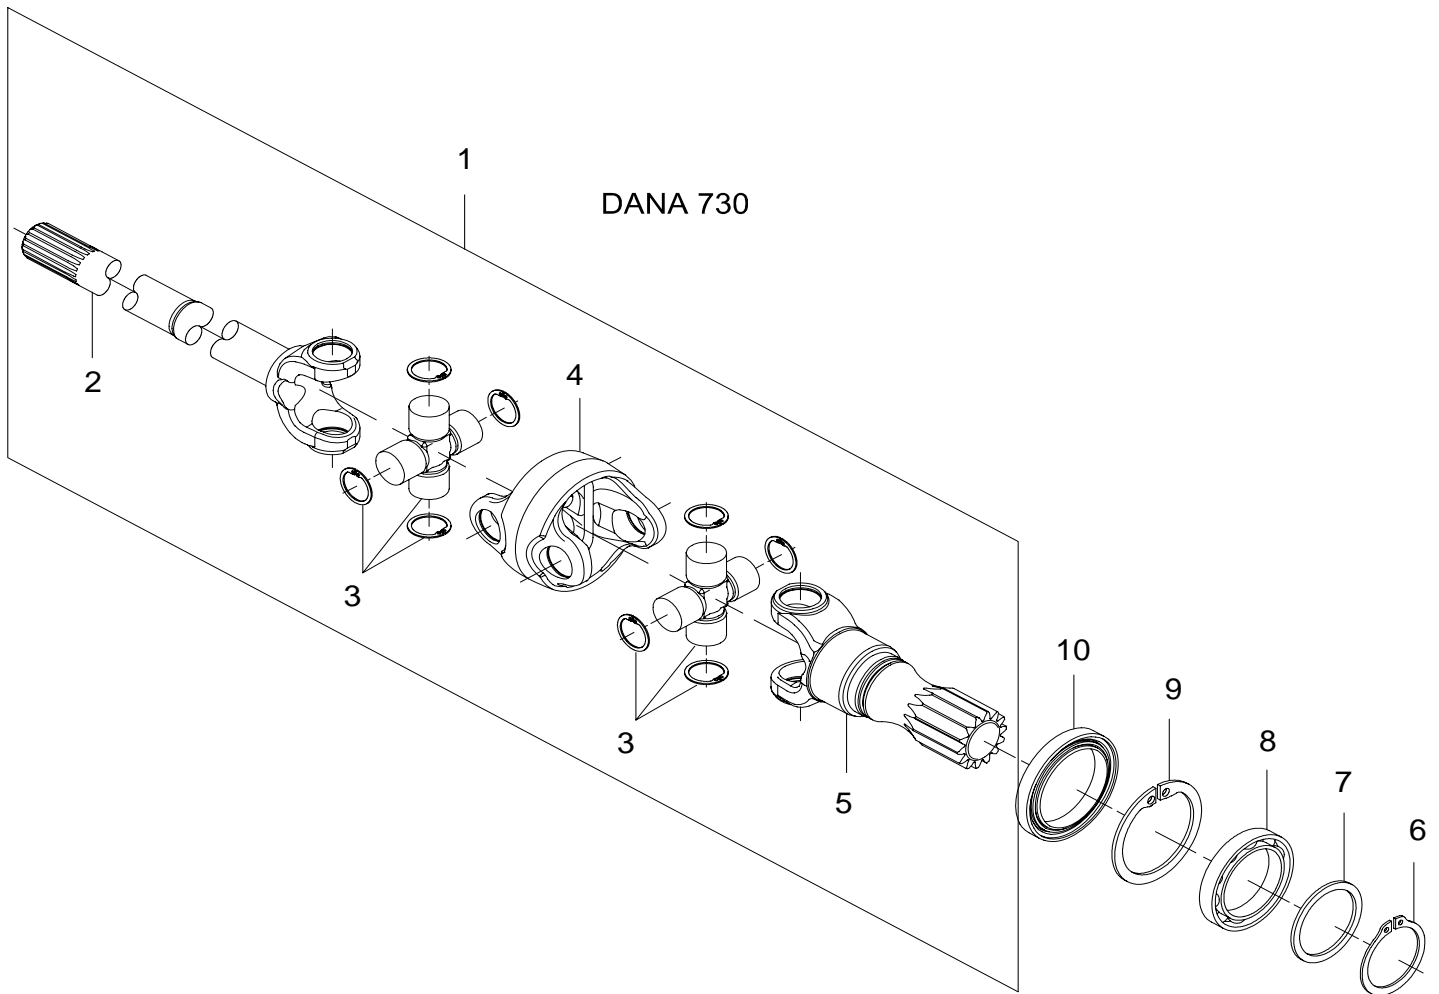

VETOAKSELI 4WD
DANA 730

DRIVAXEL 4WD DANA DRIVE SHAFT 4WD
730 DANA 730

ANTRIEBSWELLE
4WD DANA 730

ARBRE DE
COMMANDE 4WD
DANA 730

64-05

1.6.2007

T121c, T121h, T131c, T131h